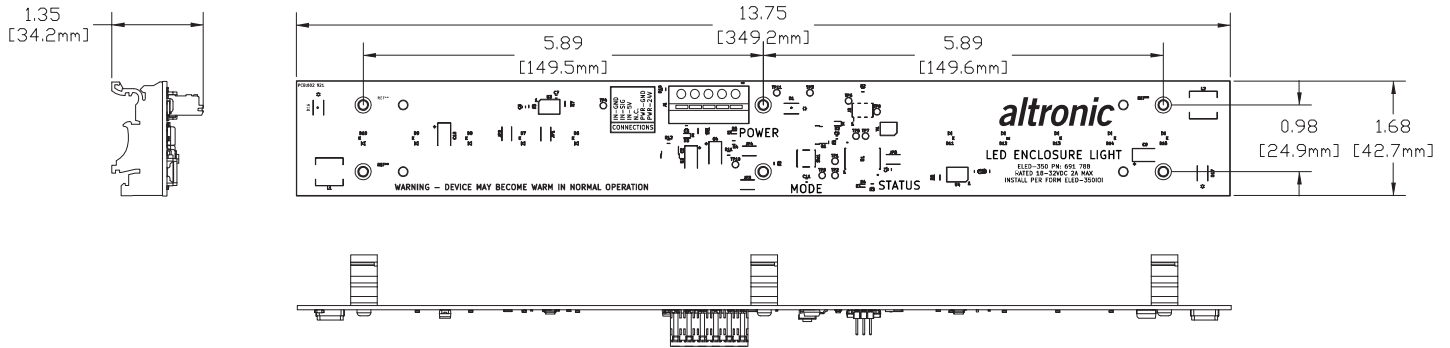

TO ORDER

- ELED-350 Panel Lighting Device.....691788-1
- Sensor Magnet.....615740
- On/Off Sensor Flange Mount 615741

DIMENSIONS

ELED-350