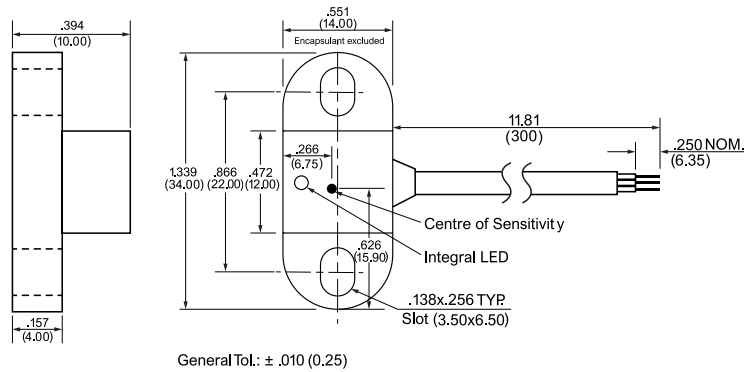

DIN rail mounting inside the enclosure is the primary mounting approach. There are three methods to control the actuation of the ELED-350:

- An on-off pushbutton incorporated into the device. This same switch is also used to adjust the desired intensity of the light.
- An off-mounted switch wired directly to the ELED-350.
- Via the Altronic Remote Magnet Sensor and Magnet (615740 and 615741). This solution is used to allow the light to be actuated on and off as the enclosure door or inner panel is opened or closed.

TO ORDER

- ELED-350 Panel Lighting Device.....691788-1
- Sensor Magnet.....615740
- On/Off Sensor Flange Mount615741

DIMENSIONS

ELED-350

On/Off Sensor Flange Mount

Sensor Magnet

altronic

712 Trumbull Avenue / Girard, Ohio 44420
 (330) 545-9768 / Fax: (330) 545-3231
 www.altronic-llc.com Email: sales@altronic-llc.com