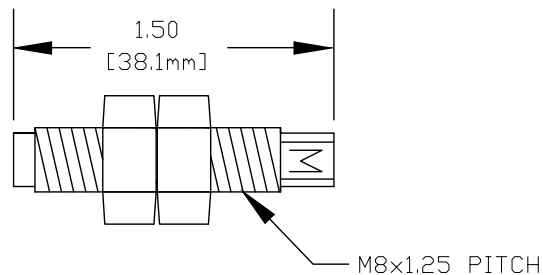

TO ORDER

- ELED-350 Panel Lighting Device.....691788-1
- Sensor Magnet.....615740
- On/Off Sensor Flange Mount615741

DIMENSIONS

ELED-350

On/Off Sensor Flange Mount

Sensor Magnet

altronic

712 Trumbull Avenue / Girard, Ohio 44420
 (330) 545-9768 / Fax: (330) 545-3231
 www.altronic-llc.com Email: sales@altronic-llc.com