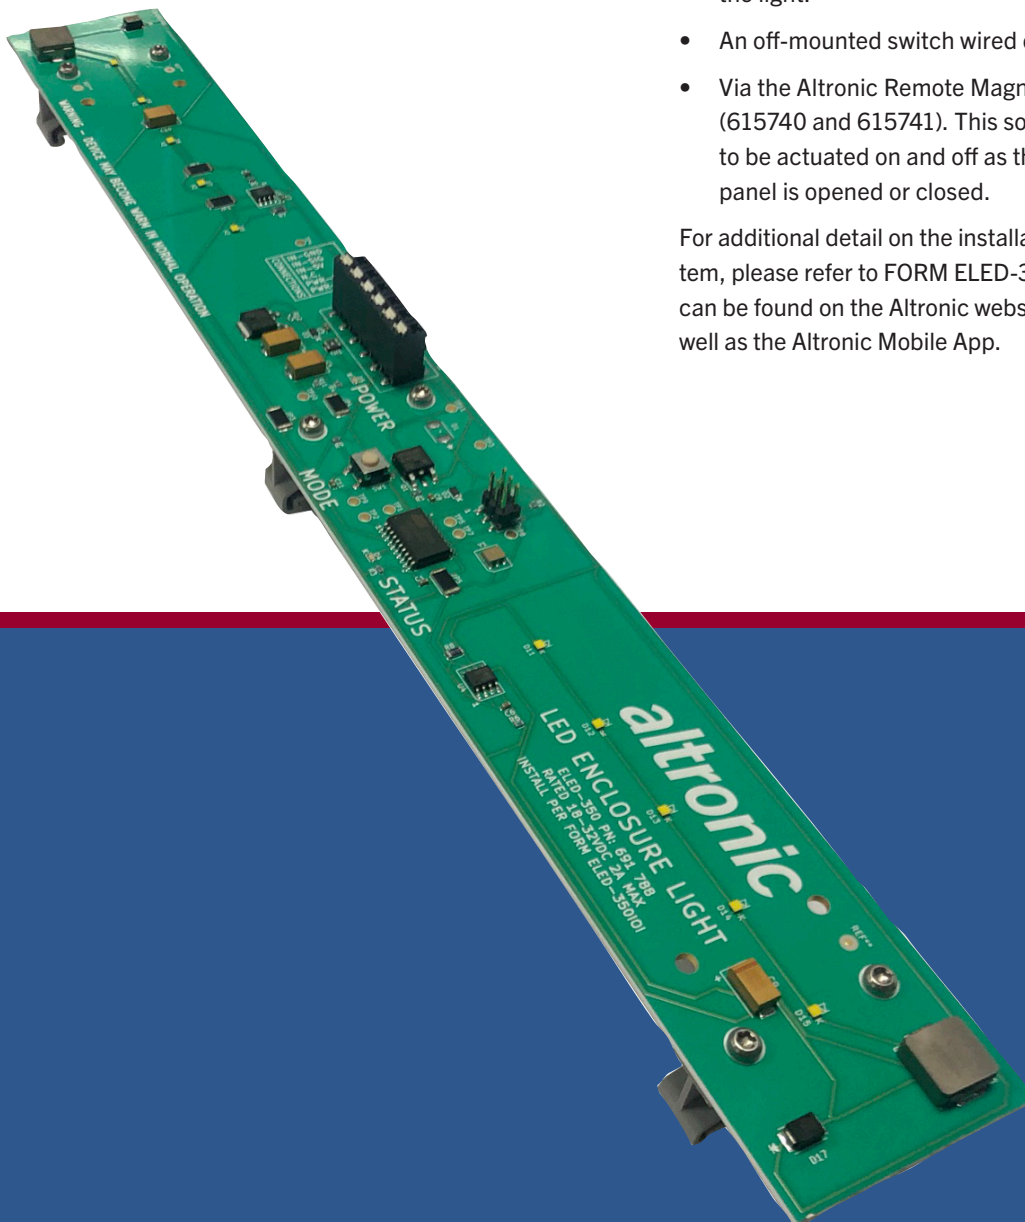

The ELED-350 provides those operating or servicing engine control panels and other mission-critical controls with premium yet highly cost-effective lighting solution. Using energy-efficient LED technology, these 18-32 VDC-powered panel-mounted devices assure simpler system operation and troubleshooting no matter the time of day, exposure to ambient light, or enclosure location.

DIN rail mounting inside the enclosure is the primary mounting approach. There are three methods to control the actuation of the ELED-350:

- An on-off pushbutton incorporated into the device. This same switch is also used to adjust the desired intensity of the light.
- An off-mounted switch wired directly to the ELED-350.
- Via the Altronic Remote Magnet Sensor and Magnet (615740 and 615741). This solution is used to allow the light to be actuated on and off as the enclosure door or inner panel is opened or closed.

For additional detail on the installation or operation of the system, please refer to FORM ELED-350 OM. This operating manual can be found on the Altronic website (www.altronic-llc.com) as well as the Altronic Mobile App.